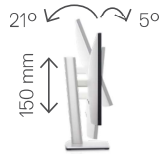

Tilt and height adjustable