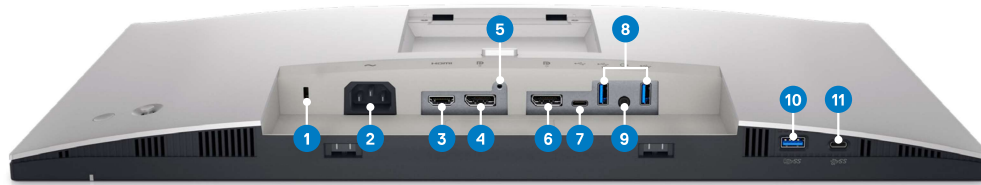

Style meets function: Crafted with a premium platinum silver finish, this monitor features a small base and an elegant cable management system that hides cords within the monitor riser. Navigate the menu and adjust screen settings with the easy-to-use joystick control. Snap on the optional Dell Slim Soundbar (SB521A) for exceptional sound.

Connectivity and Accessories

DELL ULTRASHARP 24 MONITOR | U2422H

Purposeful design, built for ergonomic comfort.

Joystick control,
cable management slot

Tilt and height adjustable

Pivot

Swivel

Connectivity

- | | | | |
|----------------------|--------------------------------------|---|--|
| 1 Security lock slot | 5 Stand lock | 8 Super speed USB 10Gbps (USB 3.2 Gen2)
Type-A Downstream port (2) | 10 Super speed USB 10Gbps (USB 3.2 Gen2)
Type-A Downstream port with Power Charging |
| 2 Power connector | 6 DisplayPort (out) | 9 Audio line-out port ¹¹ | 11 USB-C Downstream port (10Gbps, 15W) |
| 3 HDMI port | 7 USB-C Upstream port
(data only) | | |
| 4 DisplayPort | | | |