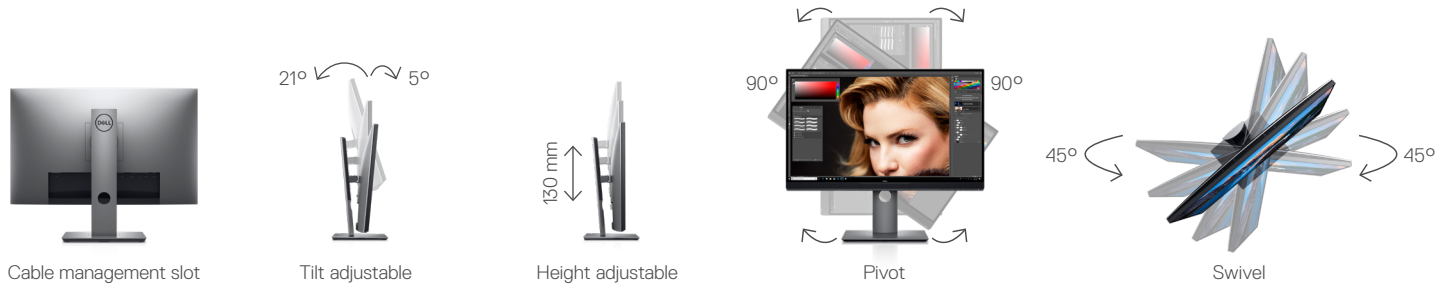

Connectivity and Accessories

DELL ULTRASHARP 27 4K PREMIERCOLOR MONITOR | UP2720Q

Purposeful design, built for ergonomic comfort.