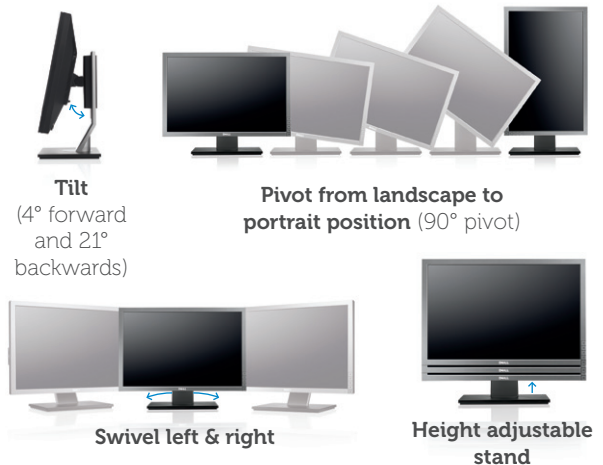

Dell Professional Series P2211H 22" / 54.61 cm Monitor

16:9 Wide format

Upgrade to:
P2311H-23" / 58.42 cm

Featured monitor:
P2211H-22" / 54.61 cm

Compare to:
P2011H-20" / 50.8 cm

Monitor feature highlights	
VIS (Viewable Image Size)	21.5 inches / 54.61 cm
Horizontal	18.77 inches / 476.64 mm
Vertical	10.56 inches / 268.14 mm
Aspect Ratio	16:9
Viewing Angle (vert./horiz.)	160°/170° (typical)
Contrast Ratio	1000:1 (typical)/ Up to 2 Million:1 (DCR)
Color Gamut (typical)	81% (CIE 1976) / 68% (CIE 1931) ¹
Panel Technology	TN (Twisted Nematic), Anti-Glare
Maximum Resolution	1920 x 1080 at 60 Hz
Soundbar (optional)	AX510 / AY511
Bezel Color	Black
Height (compressed/locked)	13.69 inches / 347.6 mm
Width	20.25 inches / 514.4 mm
Depth	7.25 inches / 184.1 mm
Weight (monitor+cables)	11.20 lbs / 5.08 kg
GSA/TAA Availability	Yes
Service & Warranty Plans	3 Years Advanced Exchange Service ² and Limited Hardware Warranty ³
What's in the Box?	Monitor, stand, power cord, documentation, Quick Setup Guide, Cables: USB, VGA, DVI

Peripheral ports

- A** Power connector
- B** Speaker connector
- C** DVI connector (monitor to computer)
- D** VGA (alternative monitor to computer)
- E** USB port

Adjustment features*

*Product above is for illustrative purposes only.